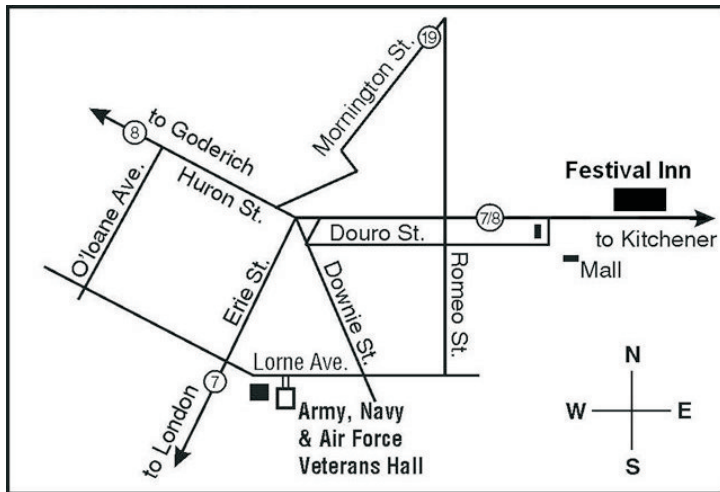

Exceptional Property at Very Reasonable Prices!

Offering Quantity Discounts.

**All furniture can be reviewed at The Festival Inn
1144 Ontario Street, Stratford, Ontario. Att'n: Heather**

Items in this flyer are listed below market value.