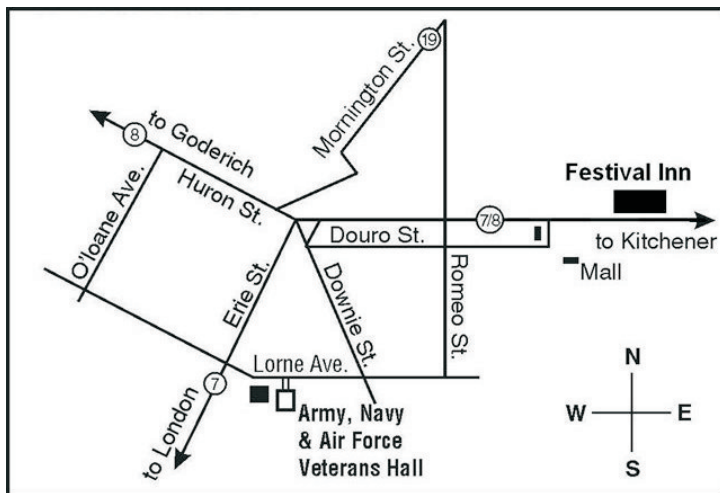

Offering Quantity Discounts.

**All furniture can be reviewed at The Festival Inn
1144 Ontario Street, Stratford, Ontario. Att'n: Heather**

Items in this flyer are listed below market value.

Furniture will be sold on a first-come basis. To reserve items over the phone or in person, a 25% deposit is required (credit card or cheque.)